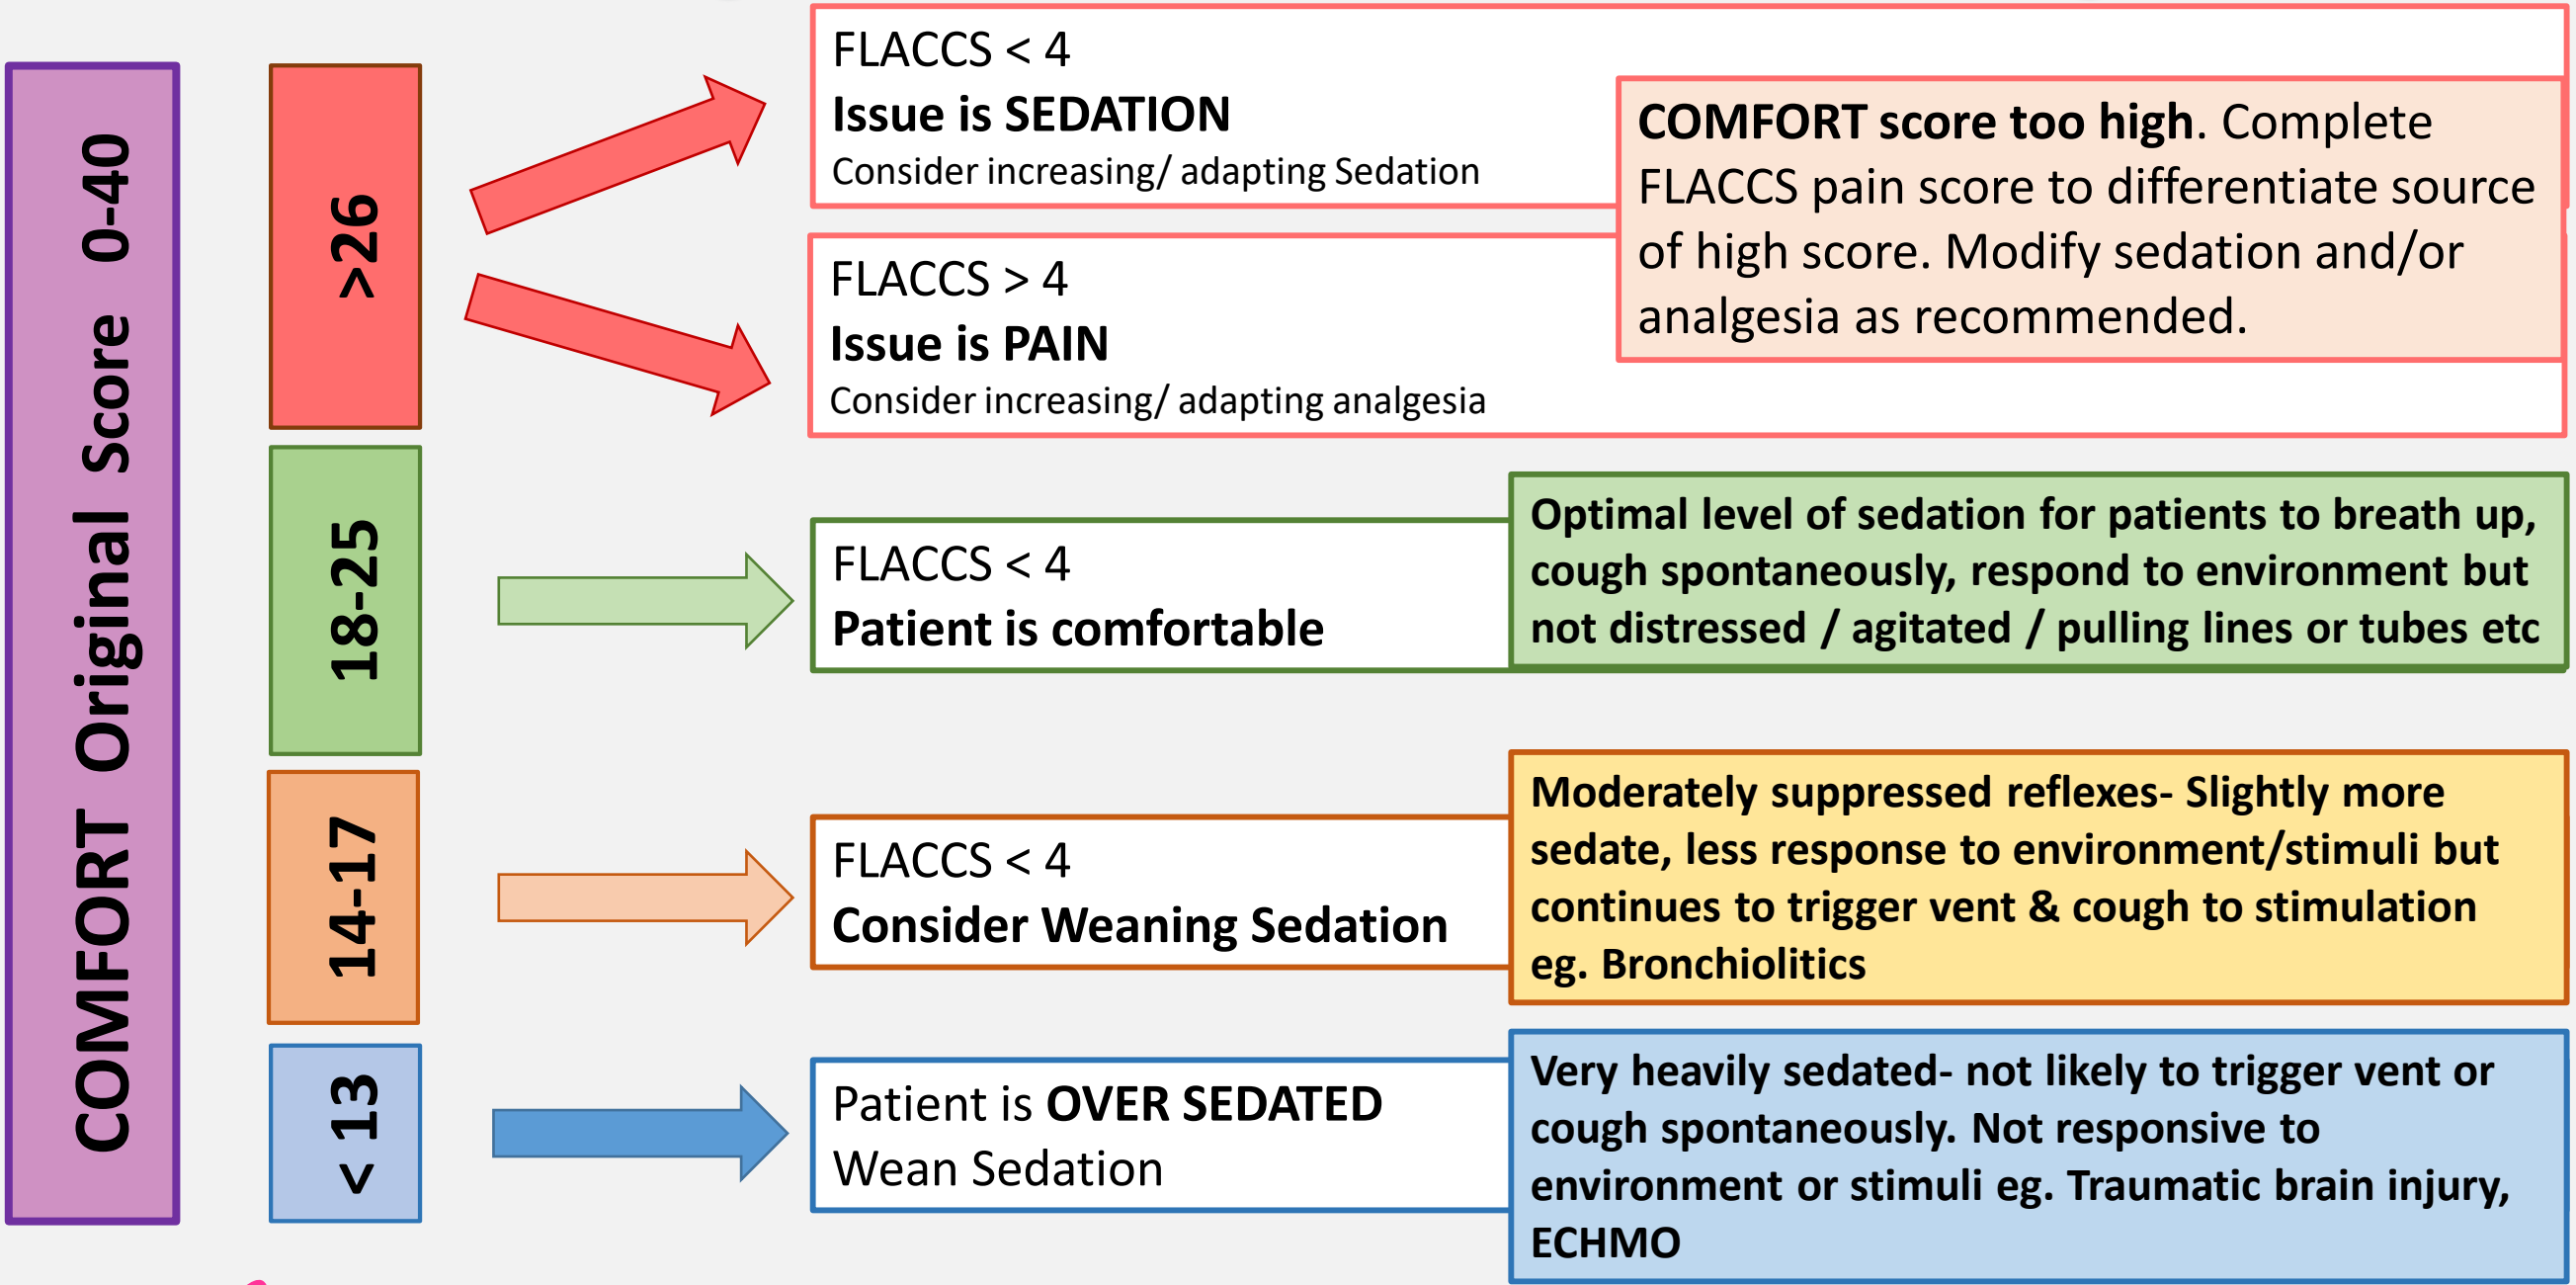

Setting COMFORT targets

SBT METHOD.

Spontaneous mode of ventilation
PEEP of 5cm H2O & Pressure Support of 5cm H2O above PEEP